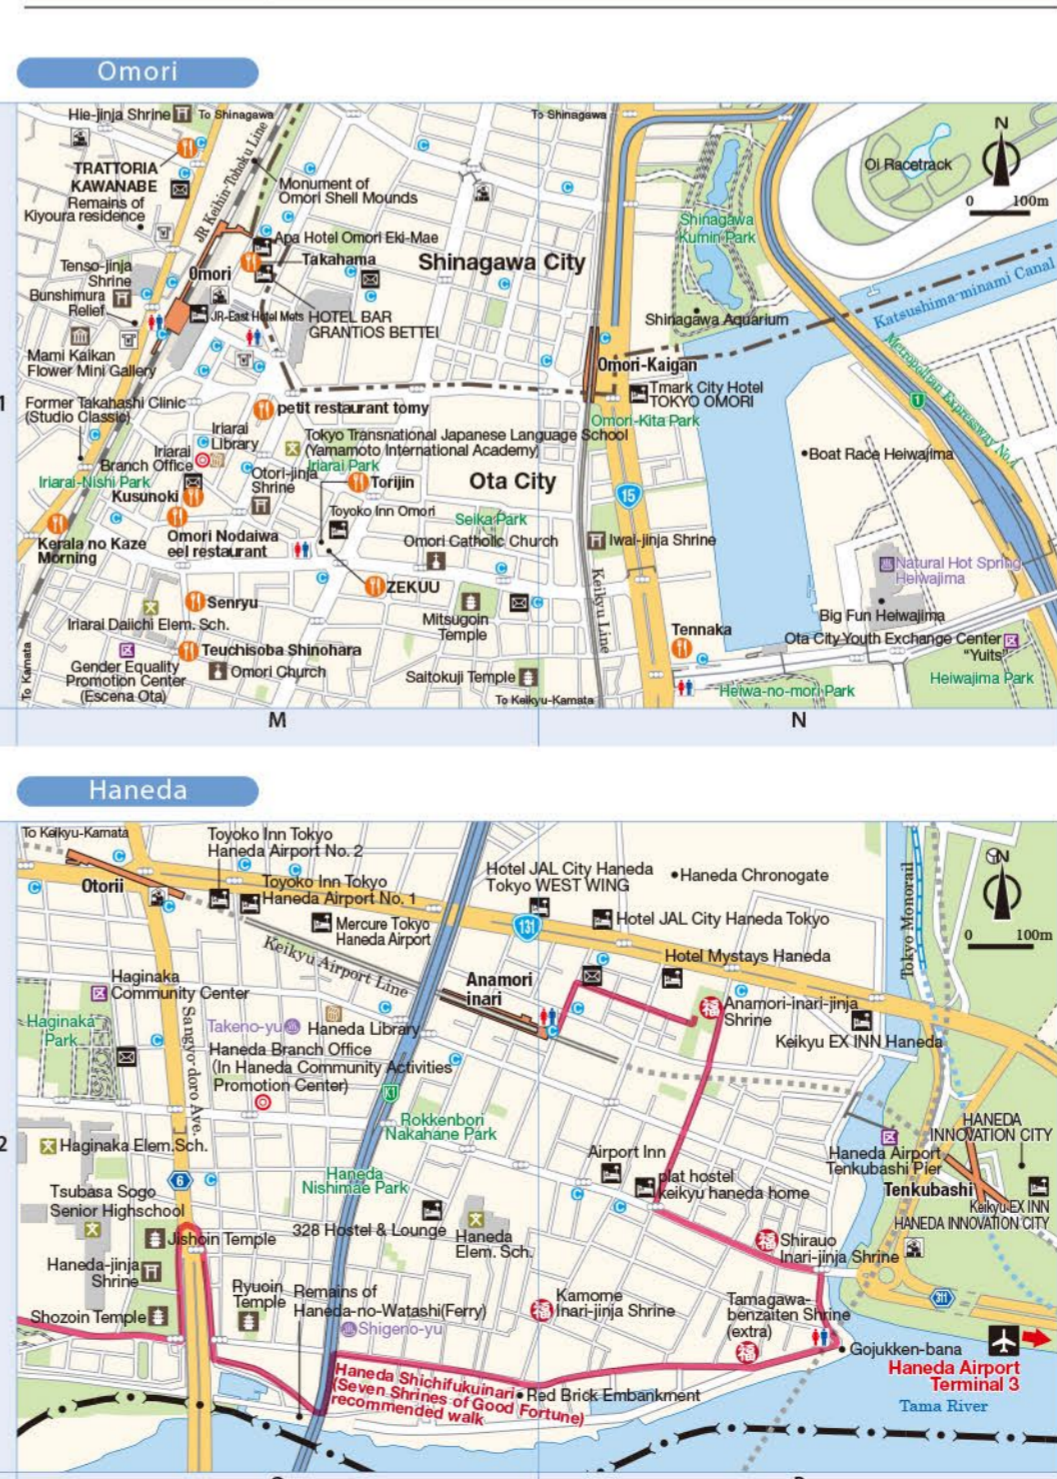

Major Ota City sightseeing spots