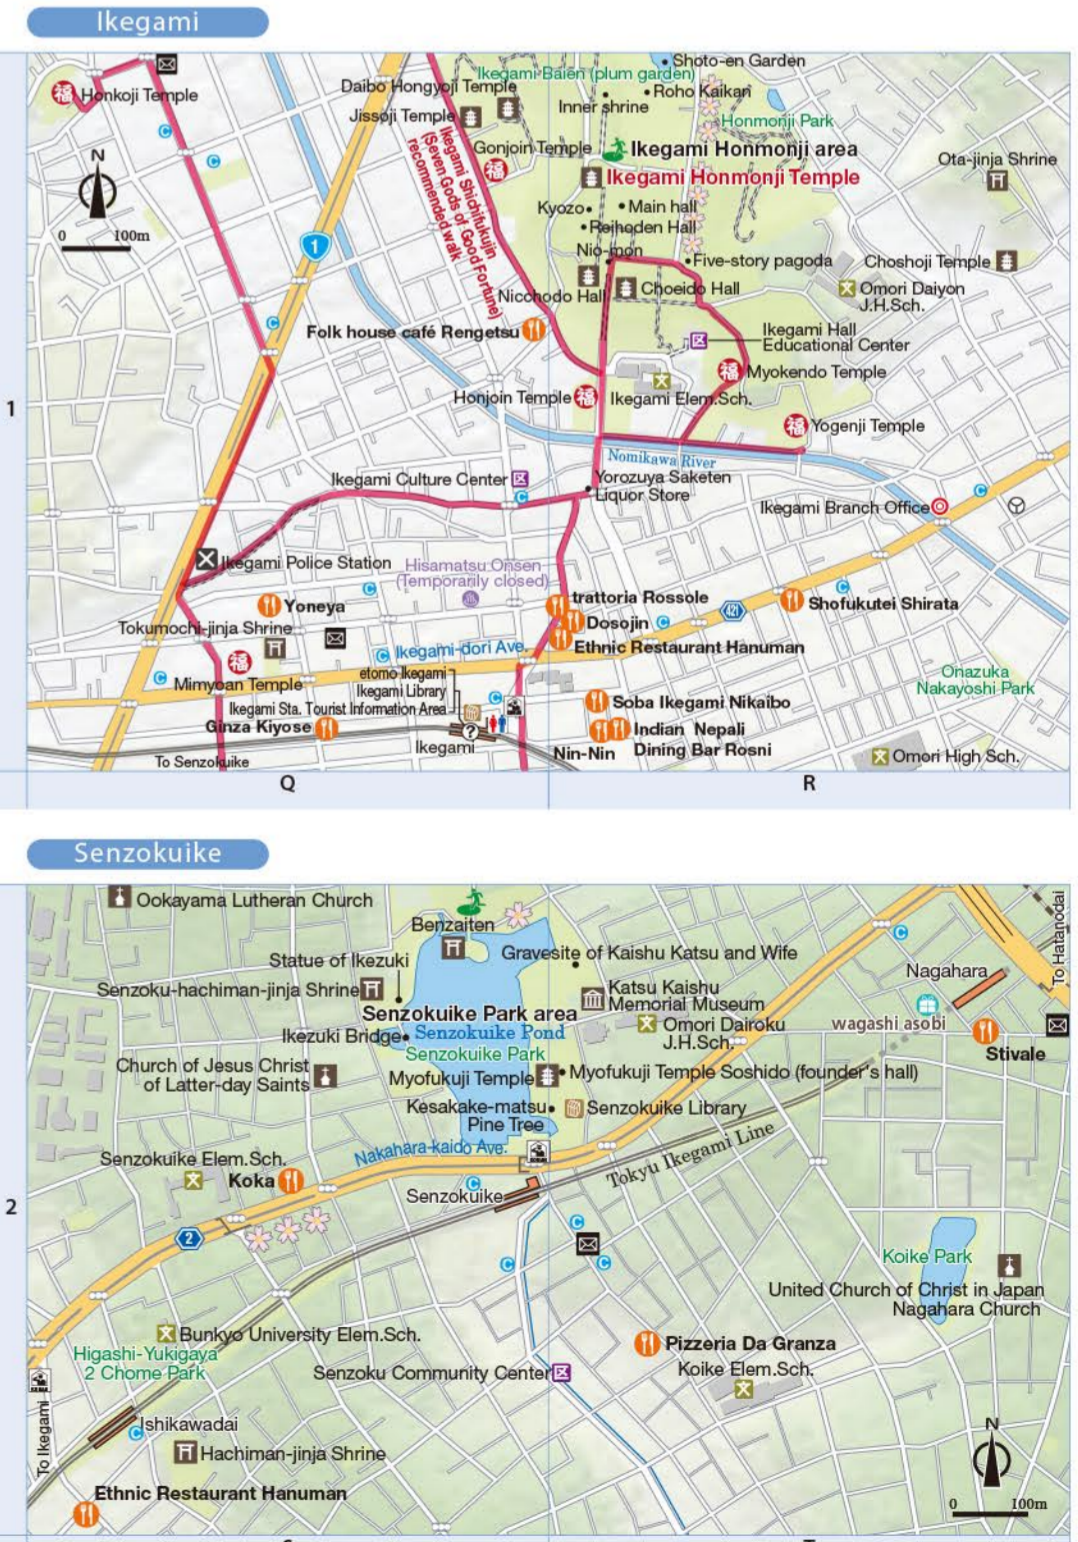

Major Ota City sightseeing spots