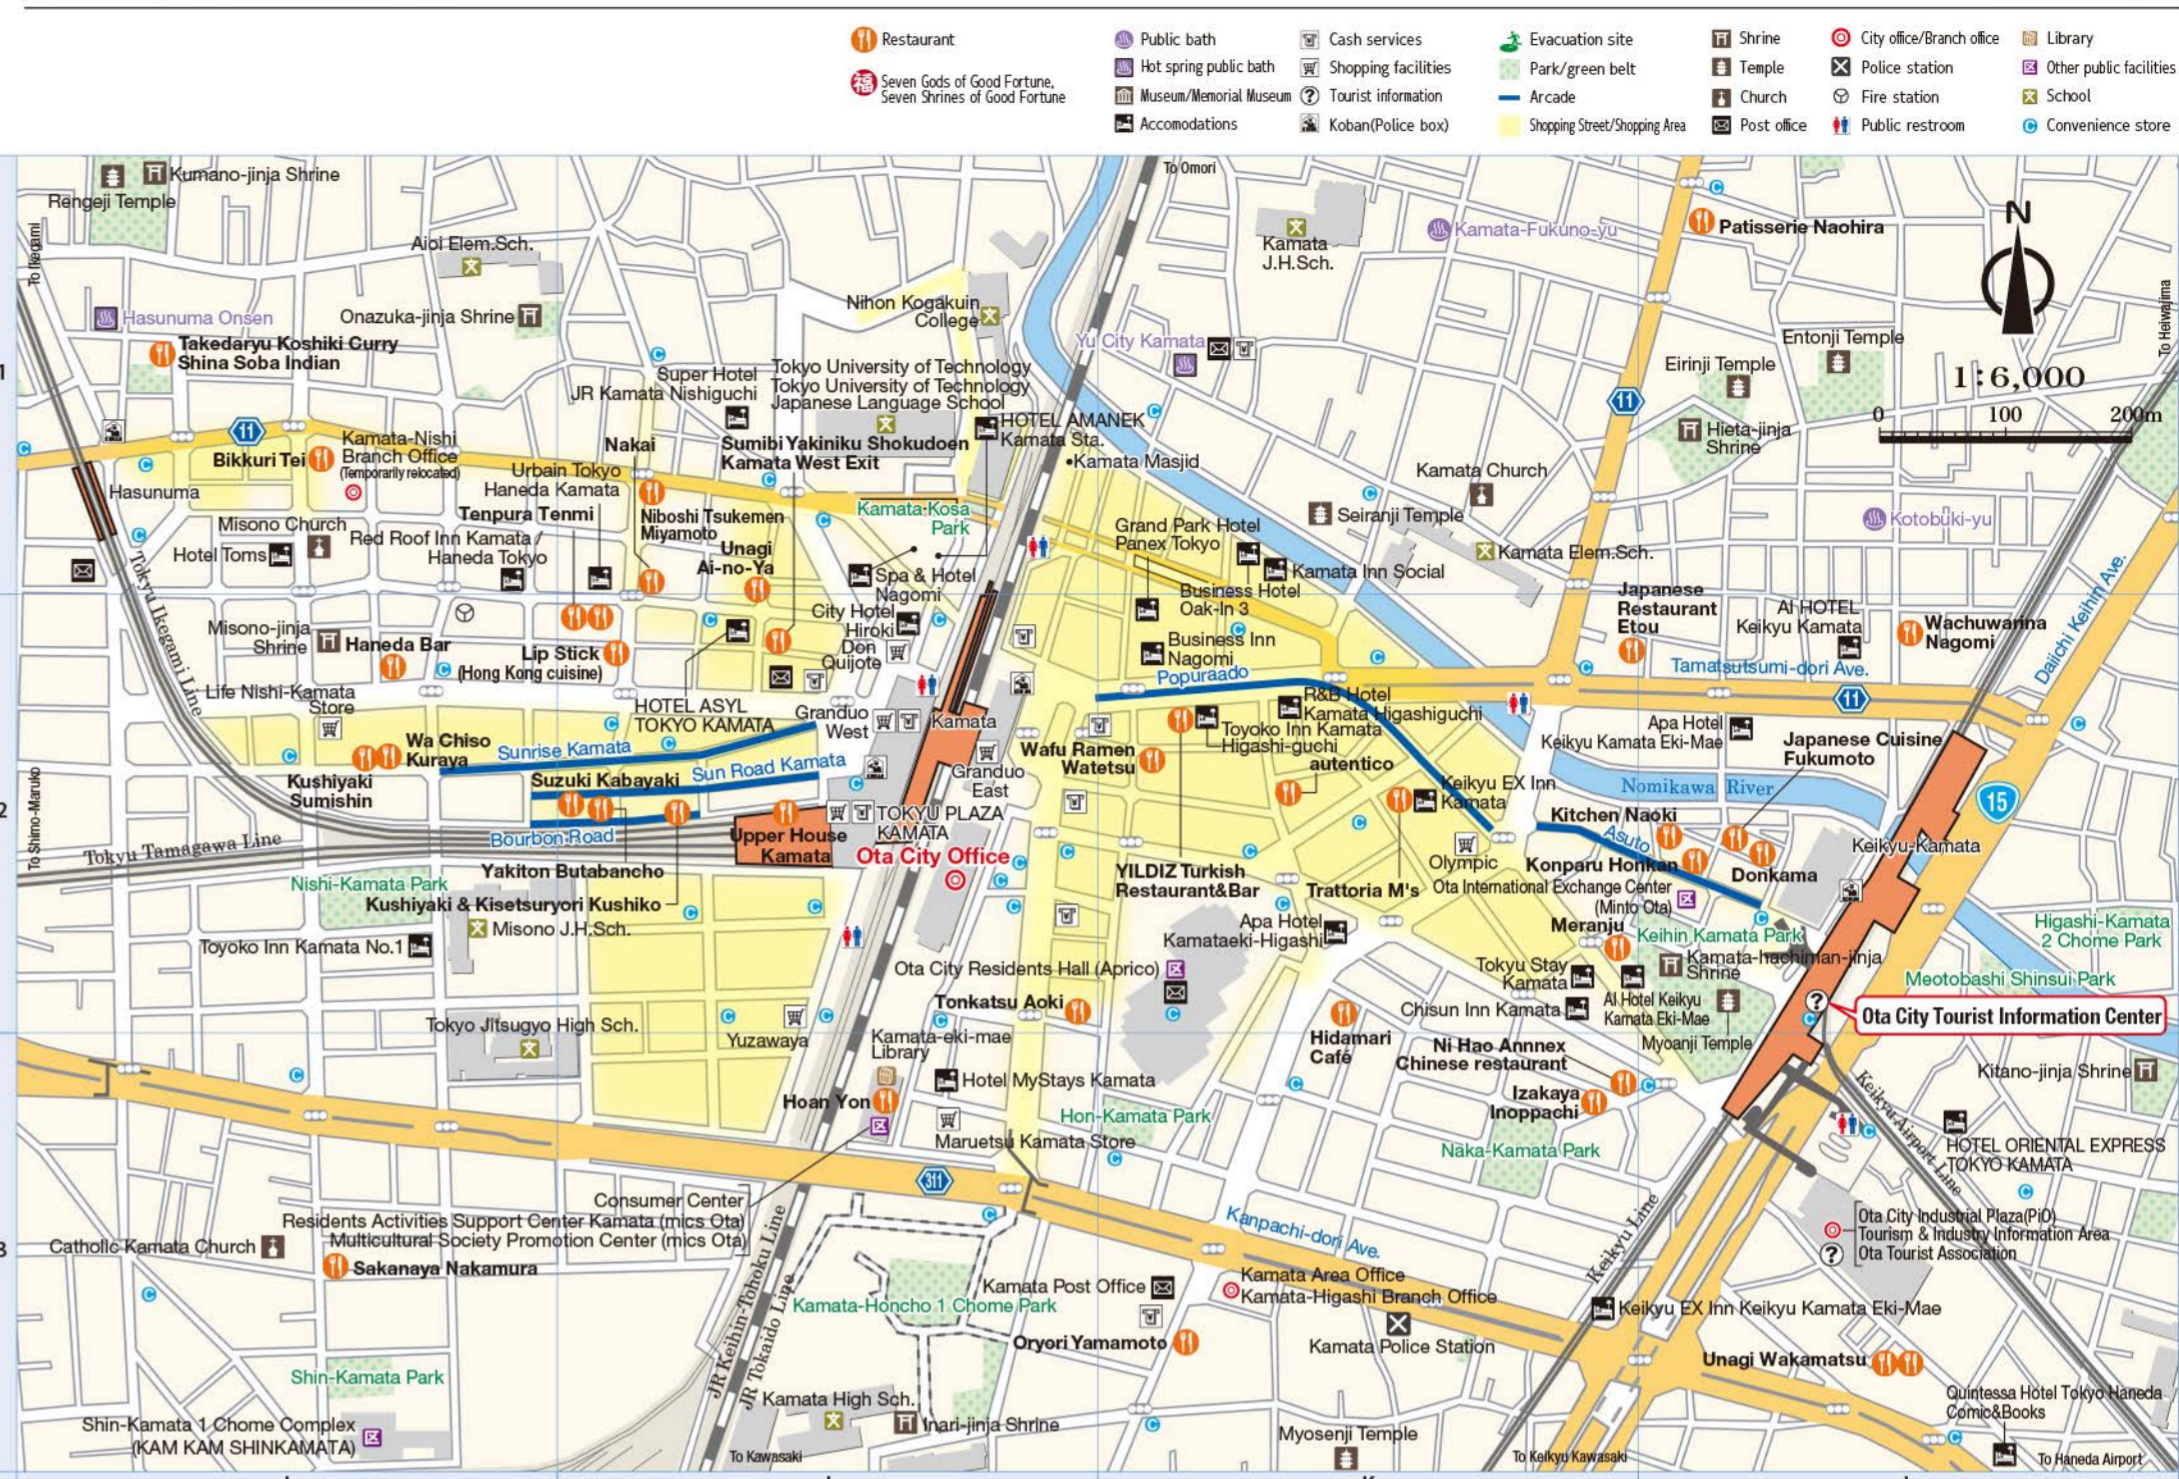

List of featured spots

Other information
Tourist Information Center 03-3734-0202
Ota Tourist Association 03-3734-0202
Ota City Industrial Plaza(PIO) 03-3733-0066
Tourism&Industry Information Area 03-3733-0066
Public transportation Haneda Keikeyu Bus Tokyo Branch 03-3765-0301
Haneda Airport Terminal General Information 03-5757-8111
Narita Airport 0476-34-8000
JR East Information Center 050-2016-1600
Kamata Station (Tokyo Railway) 03-3731-2607
Keikeyu Kamata Station (Keikeyu Railway) 03-3731-2926
Tokyo Monorail Customer Center 050-2016-1640

Ota City Tourist Information Center
Wing Kitchen Keikeyu Kamata M2F, 4-50-11 Kamata 03-6424-7288
<https://tokyoactivity.com/>

OTA City Guide Map ENGLISH

Major Ota City sightseeing spots